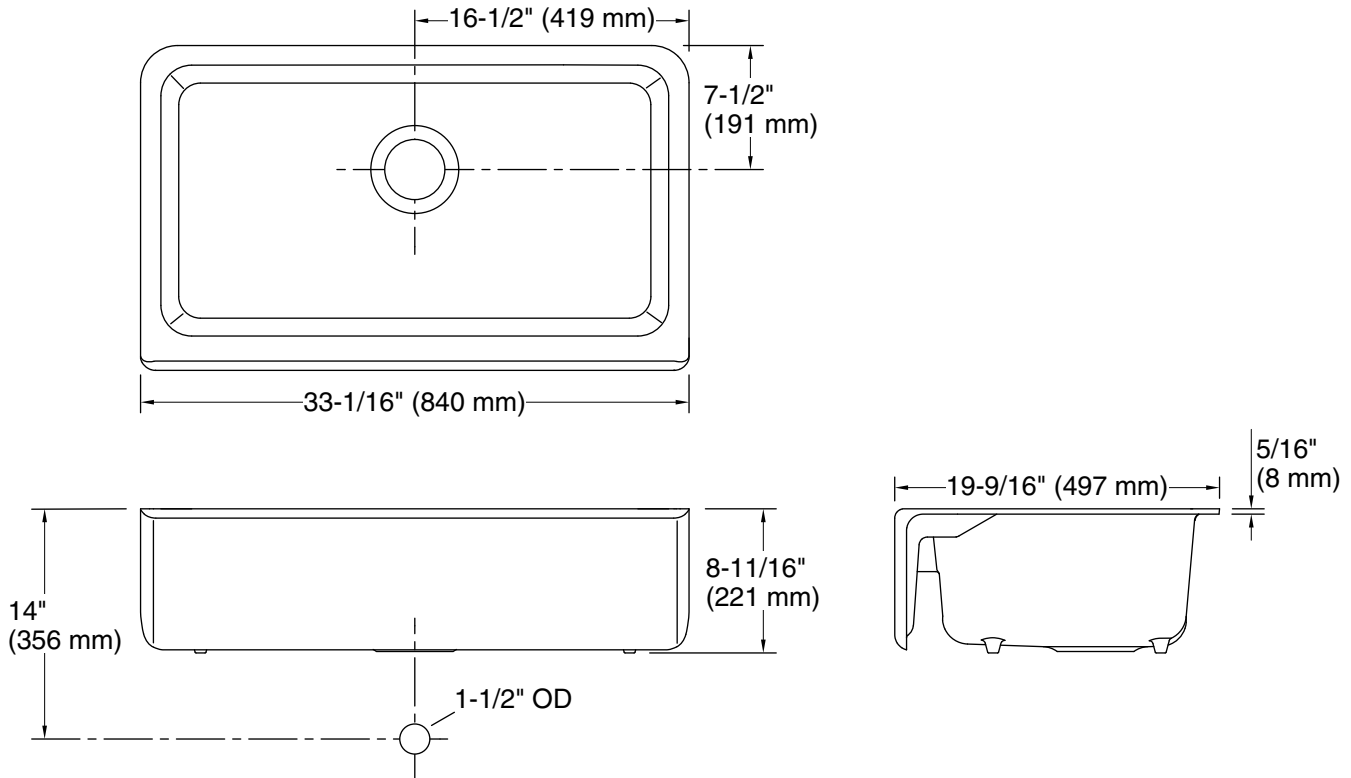

Dickinson™
33" undermount single-bowl farmhouse kitchen sink
K-6546

Features

- Fits minimum 36" (914 mm) apron sink base cabinet
- Single bowl
- 8" (203 mm) depth
- Integral apron
- Sink drain with strainer sold separately
- No faucet holes; requires wall- or counter-mount faucet

See website for detailed warranty information.

Available Colors/Finishes

Color tiles intended for reference only.

Color	Code	Description
	0	White
	96	Biscuit
	7	Black Black™

Technical Information

All product dimensions are nominal.

Installation:	Undermount
Min. base cabinet width:	36" (914 mm)
Bowl area (Only):	Length: 29-1/2" (749 mm) Width: 15-3/8" (390 mm) Bowl depth: 8-5/8" (220 mm) Water depth: 8" (203 mm)
With overflow:	No
Drain hole:	3-5/8" (92 mm)
Template:	Apron-front, 1463896-7, required, included Cabinet, 1465115-7, required, included